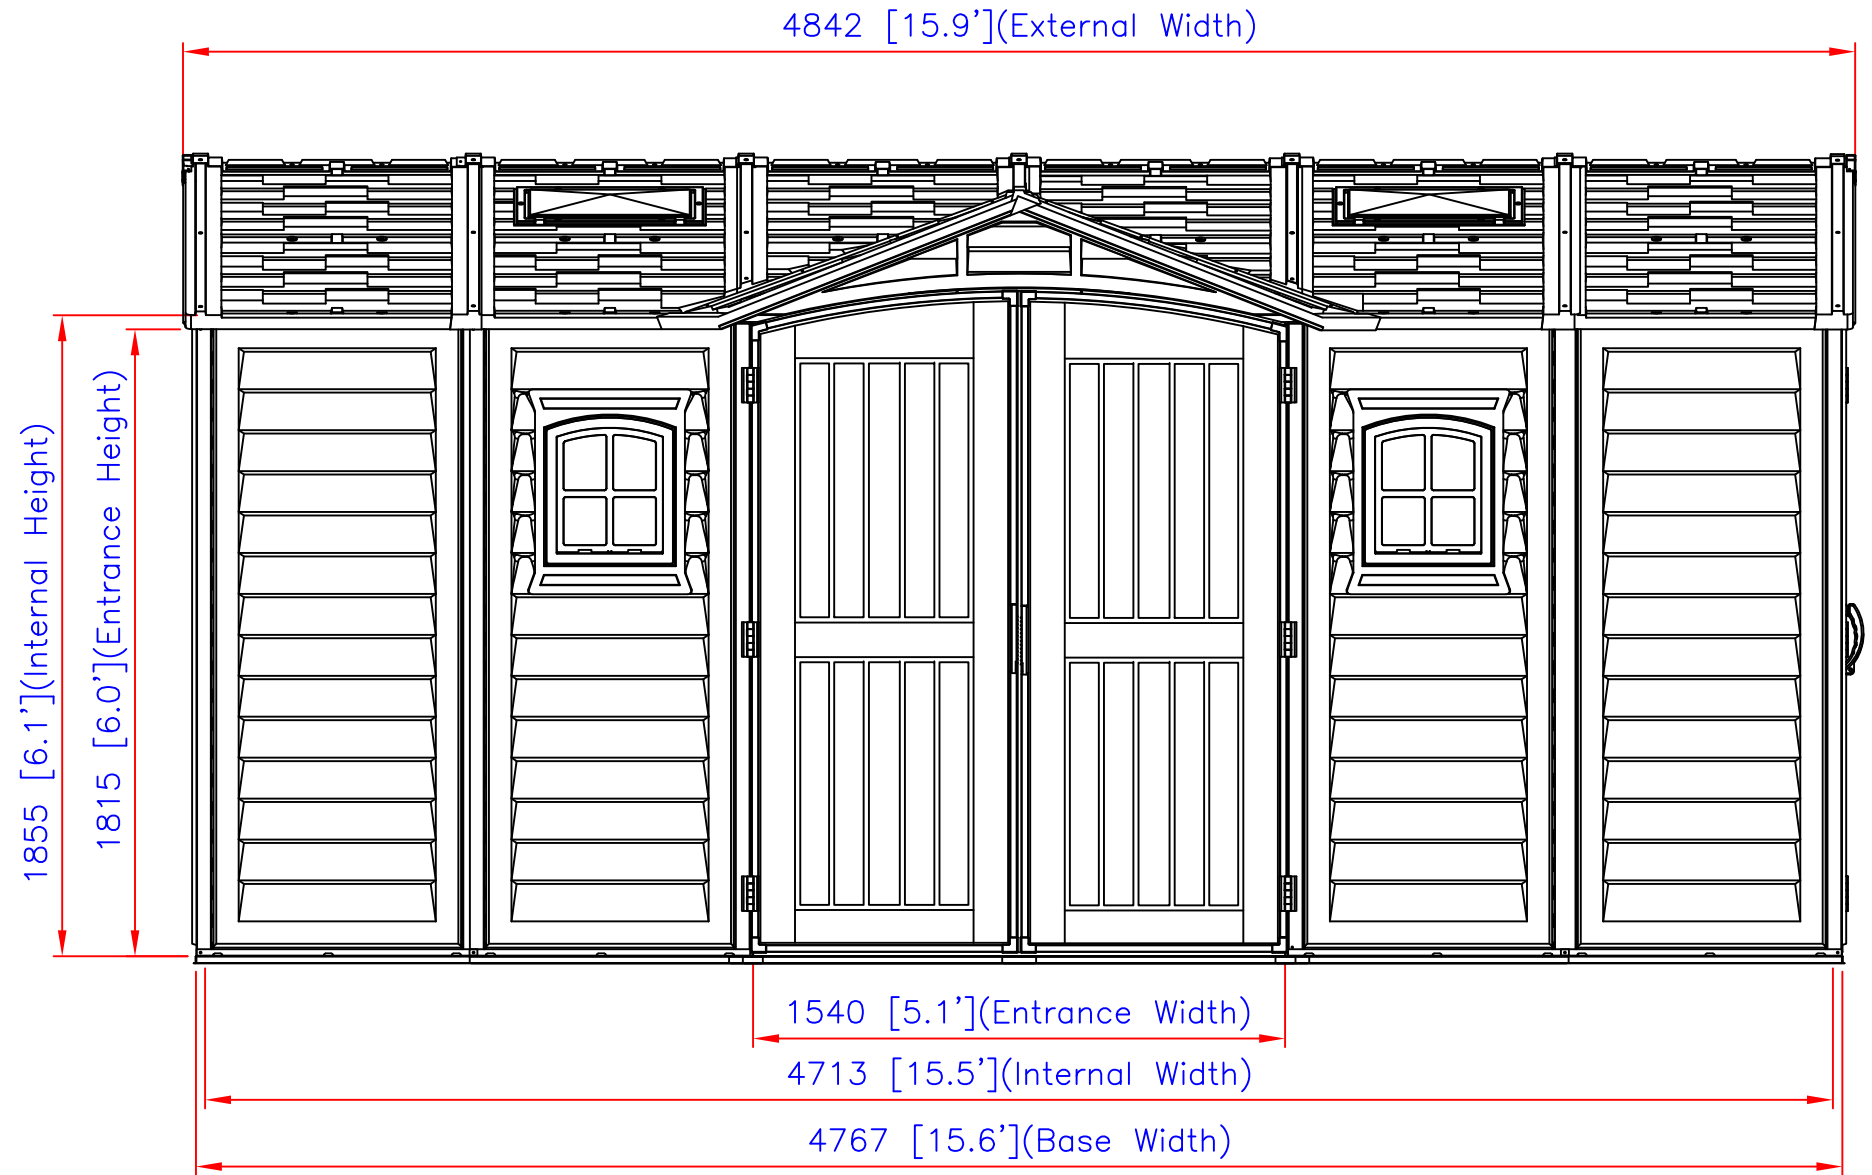

Side View

Elevation

15.5' x 8' Apex Pro

Note - Dimensional tolerance ±5.0 mm.